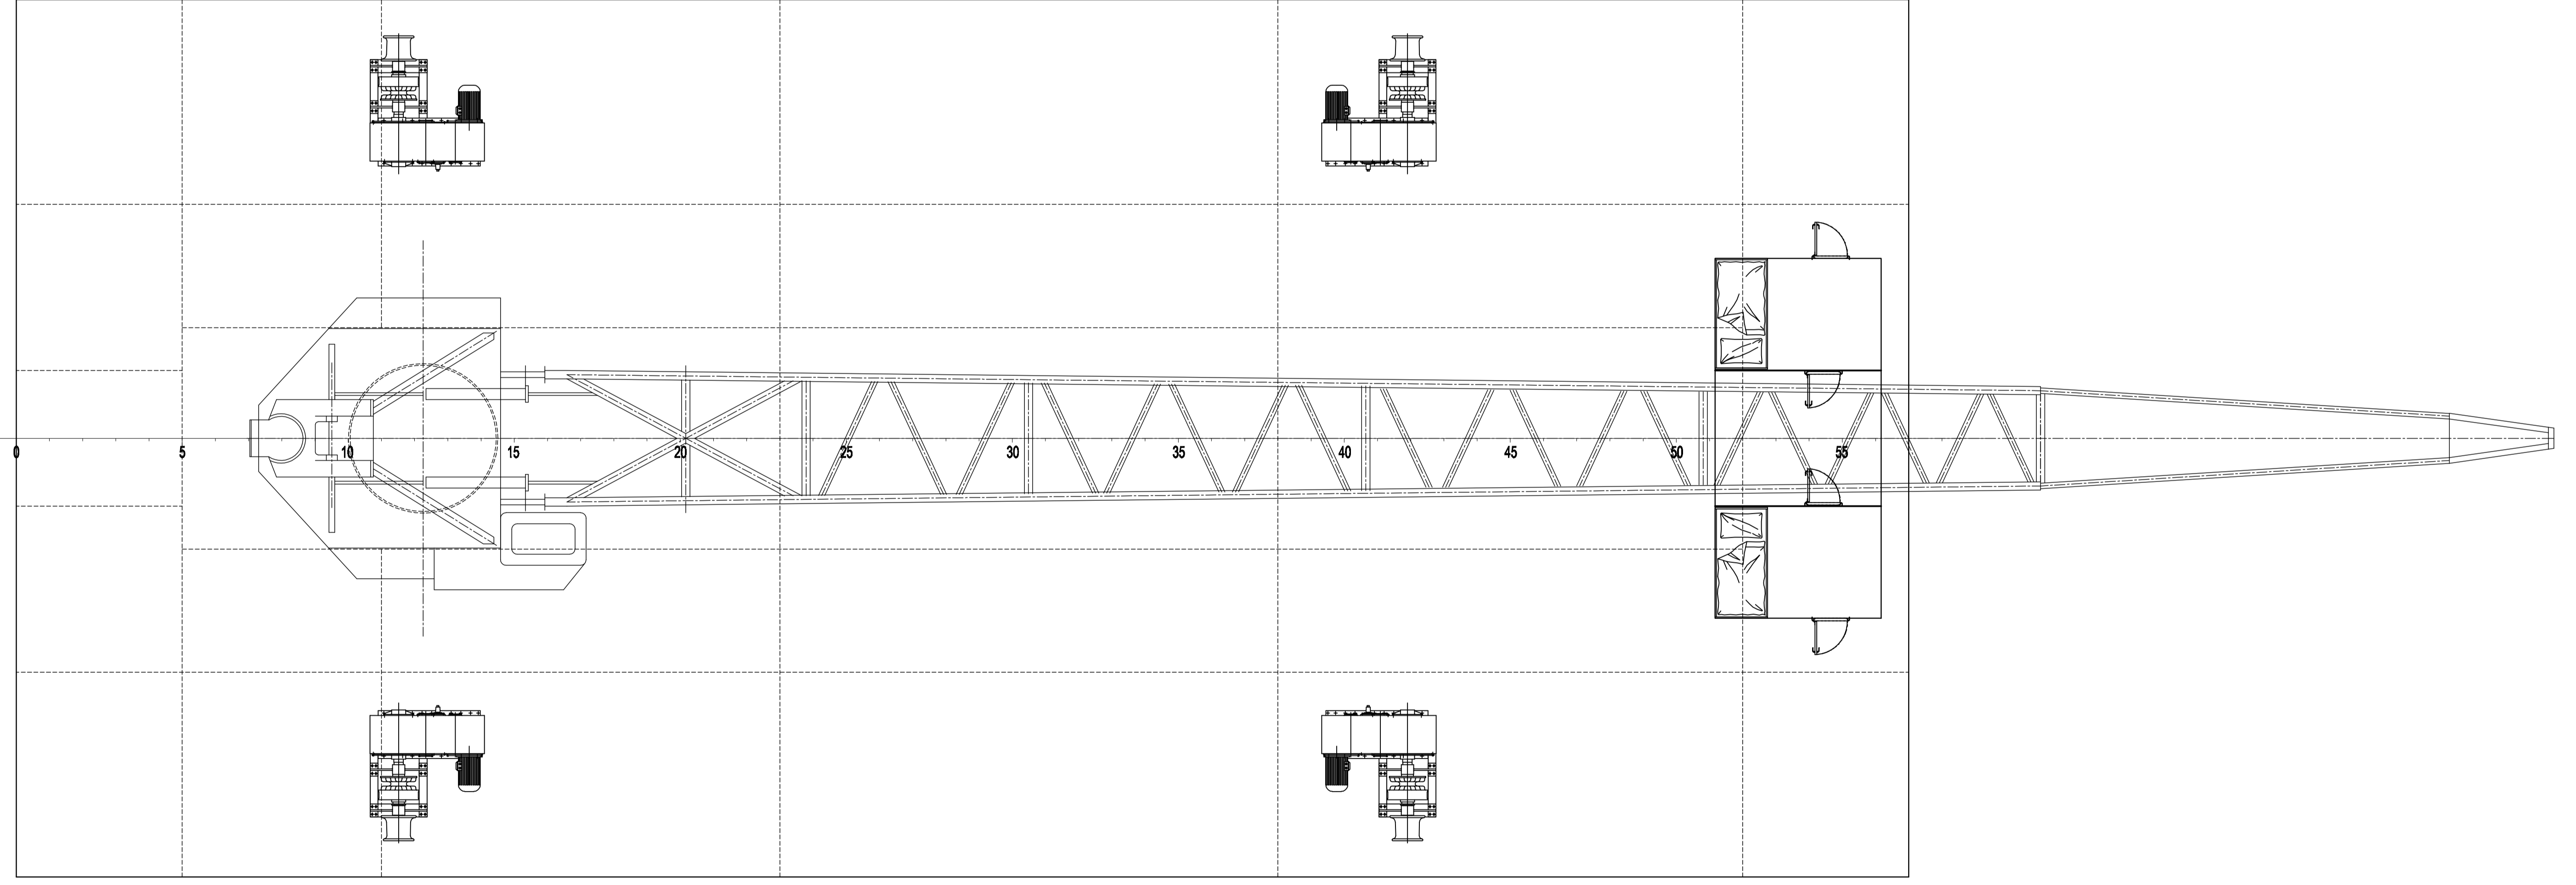

ANA GÜVERTE

TAM BOY : 34,20 m  
 KAIMELER ARASI BOY : 32,14 m  
 GENISLIK : 15,85 m  
 YÜKSEKLIK : 2,85 m  
 SU ÇEKİMİ : 0,85 m  
 POSTA ARASI : 0,60 m

|             |            |                      |                |
|-------------|------------|----------------------|----------------|
| PROJECT     |            | GENEL YERLEŞİM PLANI |                |
| SHIP YARD   |            |                      |                |
| OWNER       |            |                      |                |
| DRAW NUMBER | FCM-002    | CLASS                |                |
| SCALE       | 1/75       | DATE                 | 28-05-2016     |
| DESIGNED BY | DRAWN BY   | CHECKED BY           | Ö faruk ERENER |
| FCM Marine  | FCM Marine | ID NUMBER            | 2839           |