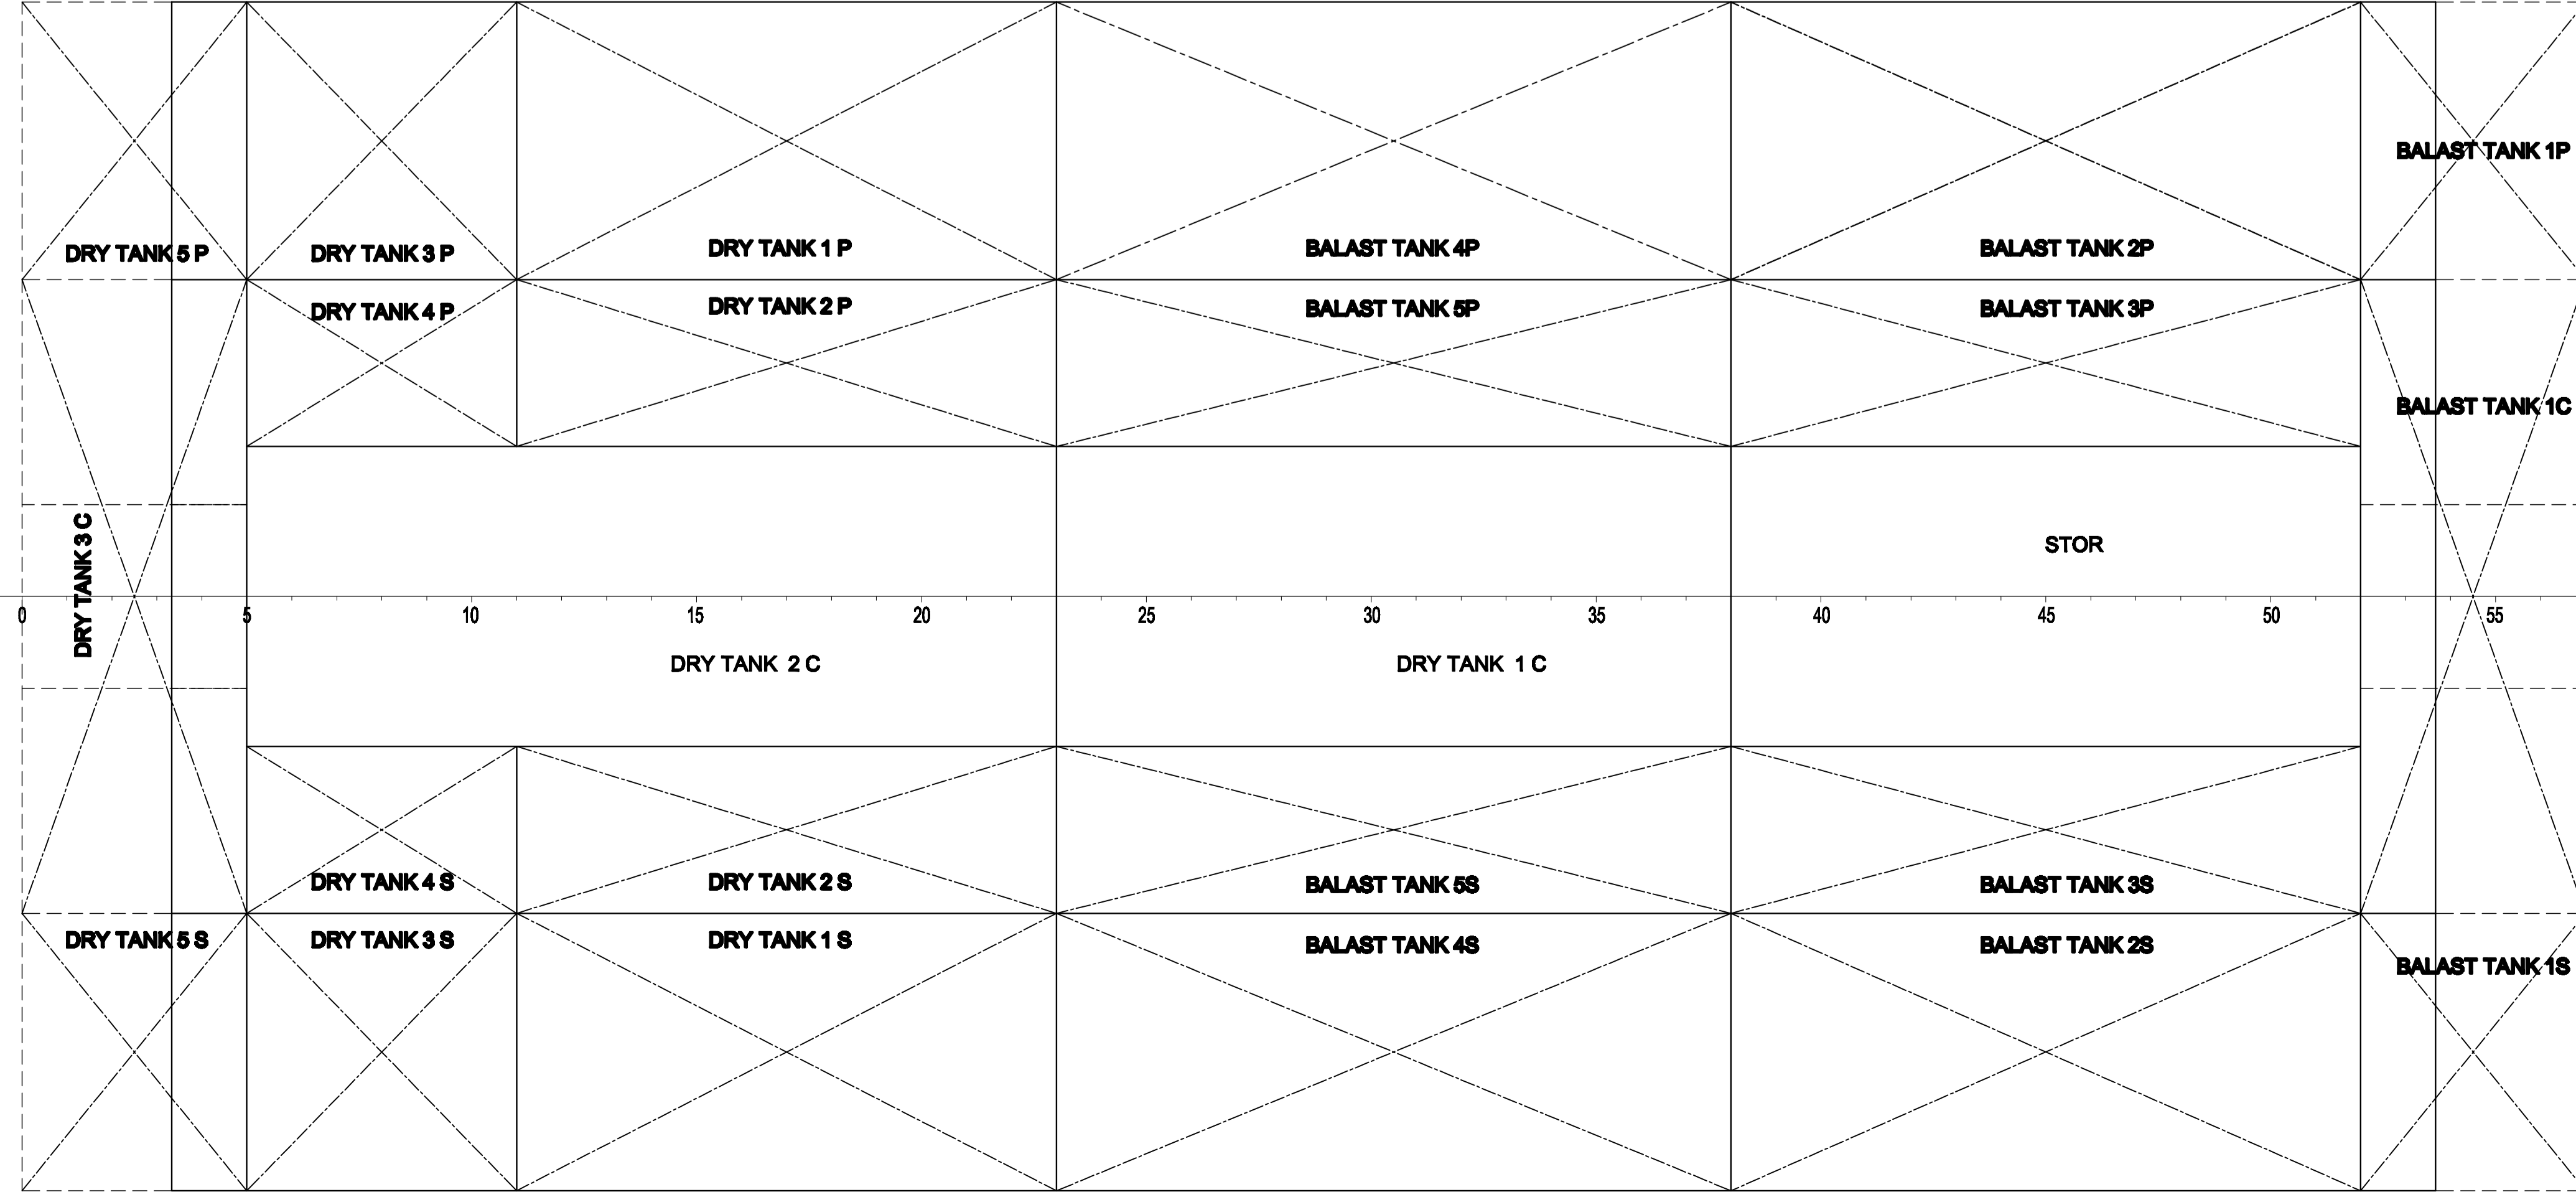

ANA GÜVERTE

TAM BOY : 34,20 m  
 KAIMELER ARASI BOY : 32,14 m  
 GENISLIK : 15,85 m  
 YÜKSEKLIK : 2,85 m  
 SU ÇEKİMİ : 0,85 m  
 POSTA ARASI : 0,60 m

|             |            |                      |                |
|-------------|------------|----------------------|----------------|
| PROJECT     |            | GENEL YERLEŞİM PLANI |                |
| SHIP YARD   |            |                      |                |
| OWNER       |            |                      |                |
| DRAW NUMBER | FCM-002    | CLASS                |                |
| SCALE       | 1/75       | DATE                 | 28-05-2016     |
| DESIGNED BY | DRAWN BY   | CHECKED BY           | Ö faruk ERENER |
| FCM Marine  | FCM Marine | ID NUMBER            | 2839           |